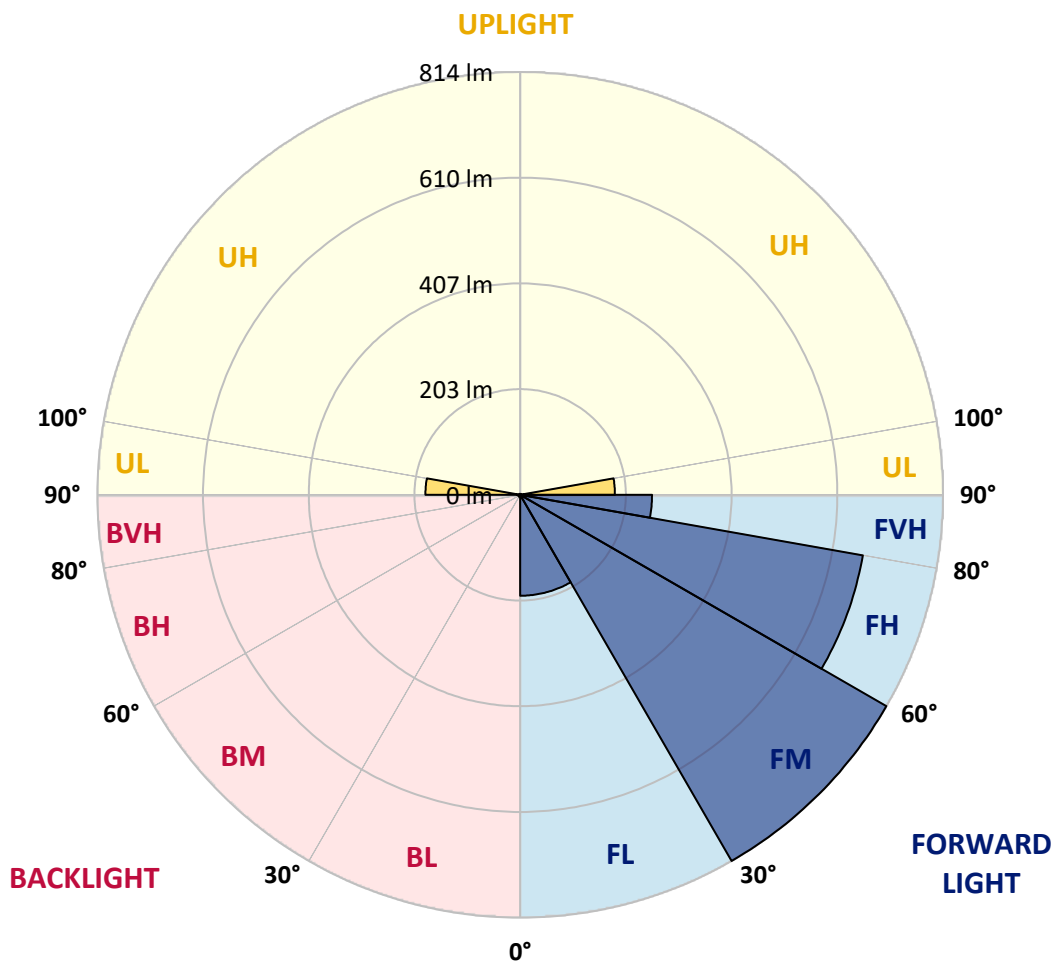

REPORT NUMBER: P167657

CATALOG NUMBER: REV3XX50-WALL-60DEGREES

LUMINAIRE CLASSIFICATION SYSTEM LUMEN TABLE AND BUG RATING:

Zone		Lumens	% Fixture	Zone Rating/Lumen Limit		
				B	U	G
FL	(0°-30°)	194.3	8.1			
FM	(30°-60°)	814.0	33.9			
FH	(60°-80°)	669.9	27.9			G1/1800
FVH	(80°-90°)	253.9	10.6			G3/500
BL	(0°-30°)	3.5	0.1	B0/110		
BM	(30°-60°)	3.6	0.1	B0/220		
BH	(60°-80°)	2.2	0.1	B0/110		G0/110
BVH	(80°-90°)	0.6	0.0			G0/10
UL	(90°-100°)	182.4	7.6		U3/500	
UH	(100°-180°)	1.9	0.1		U1/10	

BUG Rating: B0-U3-G3

Type IV Short