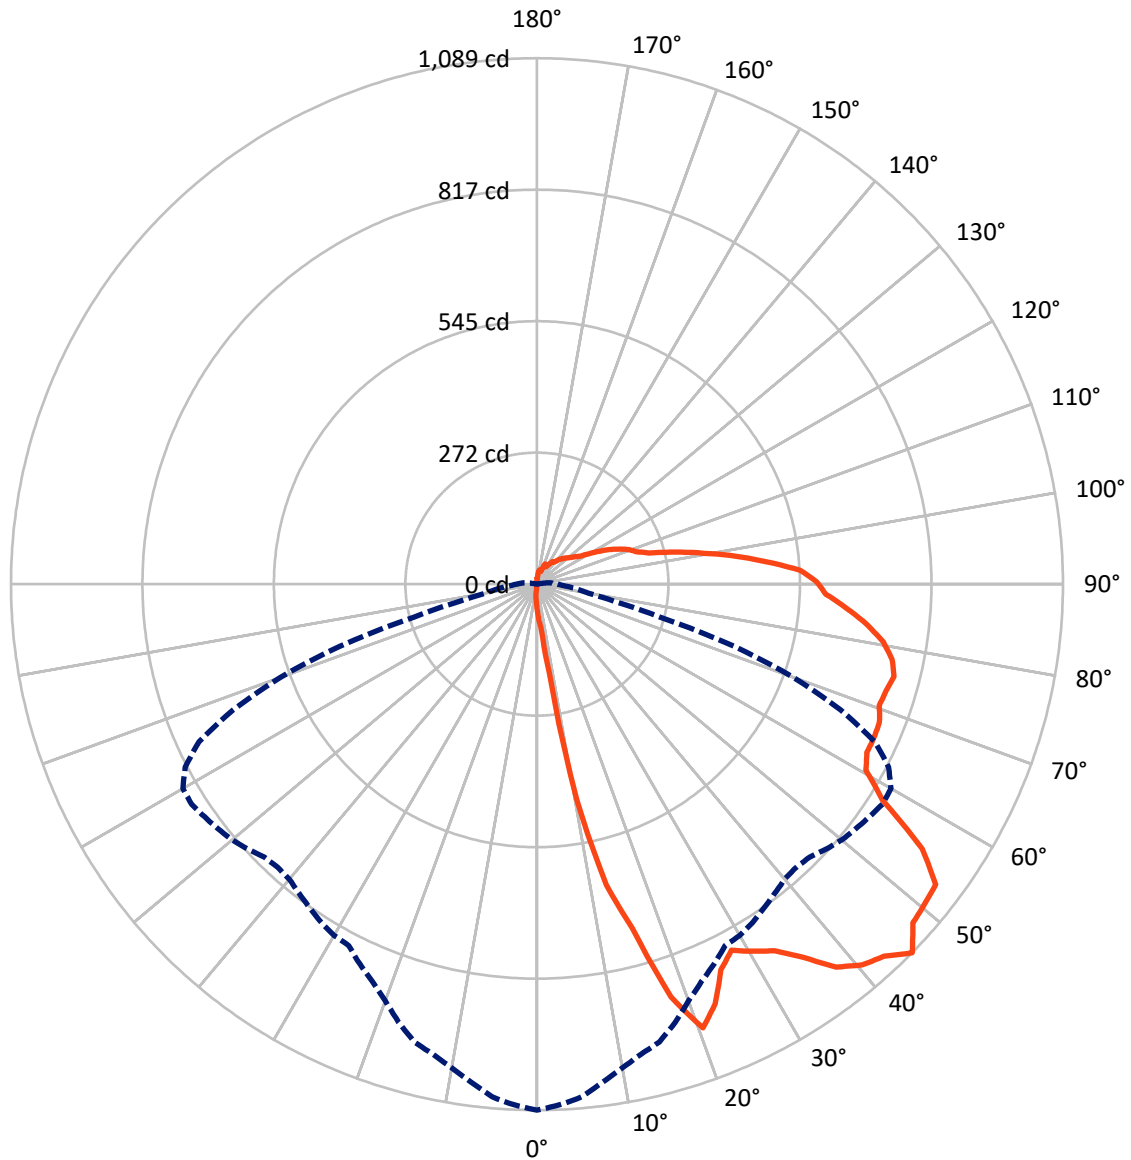

Summary

Lumens per Lamp: N/A
Luminaire Lumens: 2399 lumens
Efficiency: N/A
Efficacy: 77.4 lumens/watt
Luminous Opening: Rectangular w/ Sides (W: 0.75' x L: 0.25' x H: 0.04')
IES Classification: Type IV - Short - Non-Cutoff
BUG Rating: B0 - U3 - G3

REPORT NUMBER: P167657
 CATALOG NUMBER: REV3XX50-WALL-60DEGREES

Iso-Footcandle Lines of Horizontal Illumination

✕ Max cd
 - - - 1/2 Max cd

Based on 10 foot mounting height. Maximum calculated value = 8 fc
 Type IV - Short - Non-Cutoff

REPORT NUMBER: P167657
CATALOG NUMBER: REV3XX50-WALL-60DEGREES

Luminous Intensity Polar Plot

— Vertical Plane Through 0-Deg Lateral - - - Horizontal Cone Through 45-Deg Vertical

REPORT NUMBER: P167657

CATALOG NUMBER: REV3XX50-WALL-60DEGREES