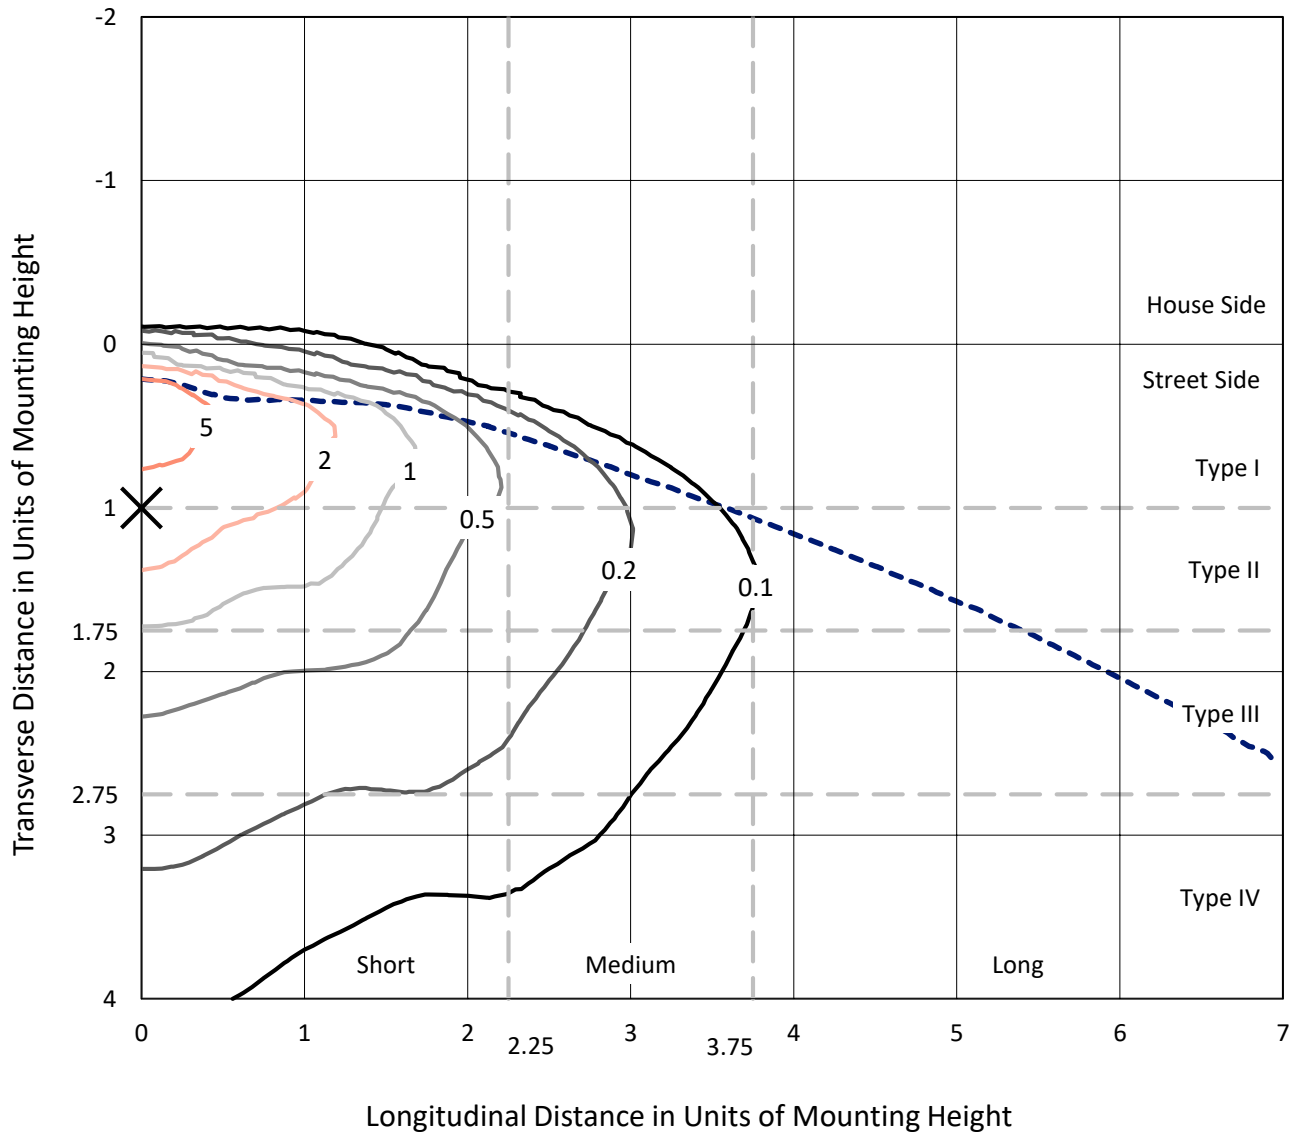

REPORT NUMBER: P167657
CATALOG NUMBER: REV3XX50-WALL-60DEGREES

Iso-Footcandle Lines of Horizontal Illumination

✕ Max cd
- - - 1/2 Max cd

Based on 10 foot mounting height. Maximum calculated value = 8 fc
Type IV - Short - Non-Cutoff