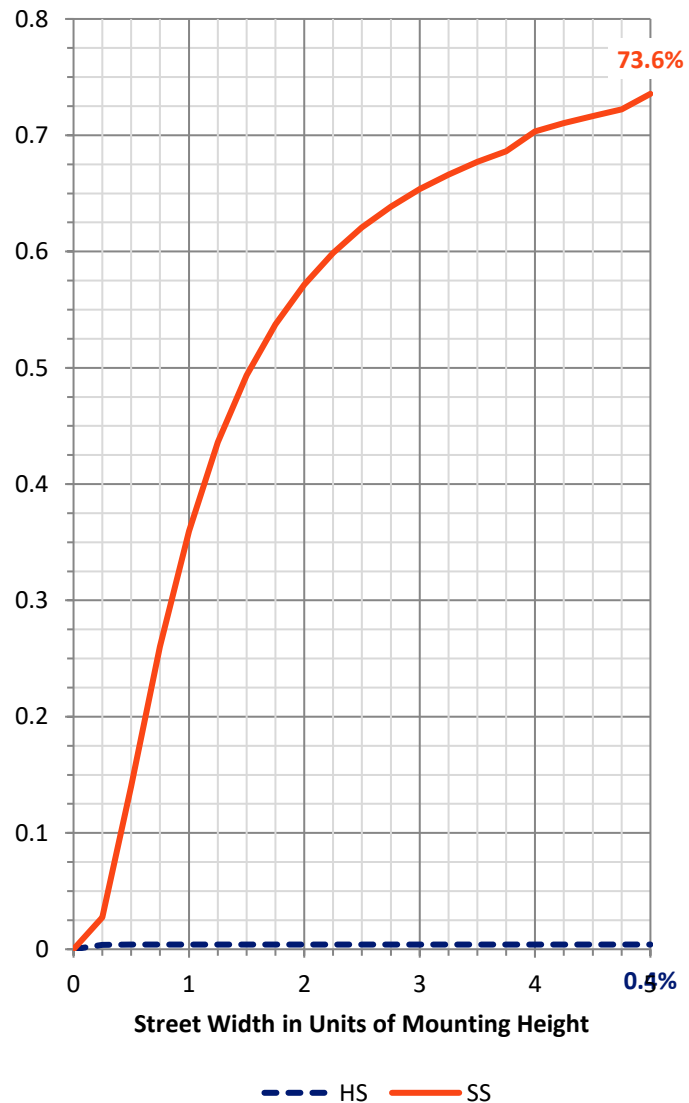

REPORT NUMBER: P167657

CATALOG NUMBER: REV3XX50-WALL-60DEGREES

FLUX DISTRIBUTION:

		Downward	Upward	Total
House Side	Lumens	9.8	1.9	11.8
	% Fixture	0.4	0.1	0.5
Street Side	Lumens	1932.1	455.1	2387.2
	% Fixture	80.5	19.0	99.5
Total	Lumens	1942.0	457.0	2399.0
	% Fixture	81.0	19.0	100.0

Coefficient of Utilization

ZONAL LUMENS:

Zone	Lumens	% Fixture
0°-10°	6.6	0.3
10°-20°	56.0	2.3
20°-30°	135.2	5.6
30°-40°	203.8	8.5
40°-50°	278.8	11.6
50°-60°	335.0	14.0
60°-70°	346.7	14.5
70°-80°	325.4	13.6
80°-90°	254.5	10.6
90°-100°	182.4	7.6
100°-110°	128.1	5.3
110°-120°	76.3	3.2
120°-130°	32.9	1.4
130°-140°	15.9	0.7
140°-150°	9.8	0.4
150°-160°	6.9	0.3
160°-170°	3.7	0.2
170°-180°	0.9	0.0
0°-90°	1942.0	81.0
0°-180°	2399.0	100.0